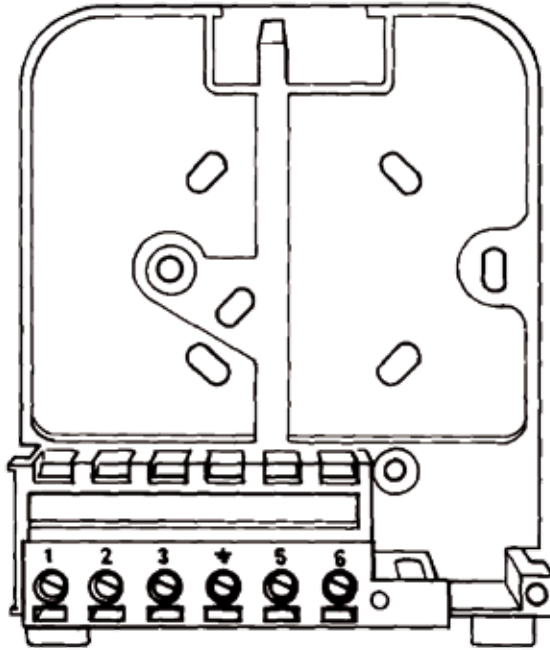

GP Wallplate for 102, 102E5 and 102E7 Timeswitches

1	2	3	\perp	5	6
DHW	HTG	COM	E	N	L
Mains supply (via 3 amp fuse)					